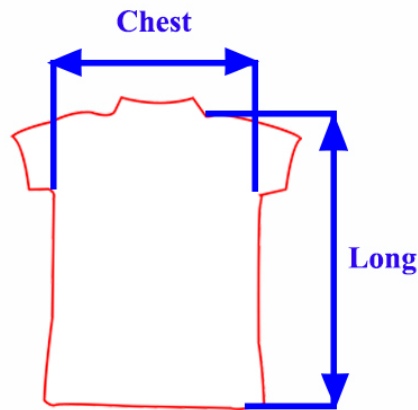

DP141

Product Code: DP141

Availability: 30

Price: ?200.00

Description

Fabric Detail

: Micro
: High Quality

Size Chart

Scale : Inches

Size	Chest	Long
SS	24	17
S	25	18
M	26	19
L	27	20
XL	28	21

Product Gallery