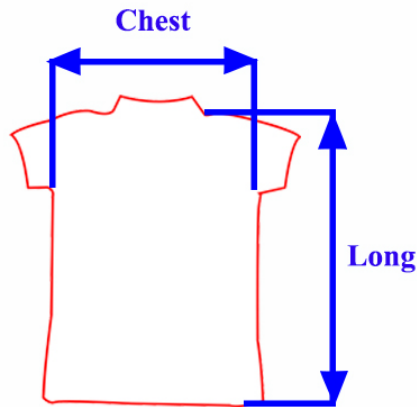

DP138

Product Code: DP138

Availability: 30

Price: ?200.00

Description

Fabric Detail

: Micro
: High Quality

Size Chart

Scale : Inches

Size	Chest	Long
SS	24	17
S	25	18
M	26	19
L	27	20
XL	28	21

Product Gallery