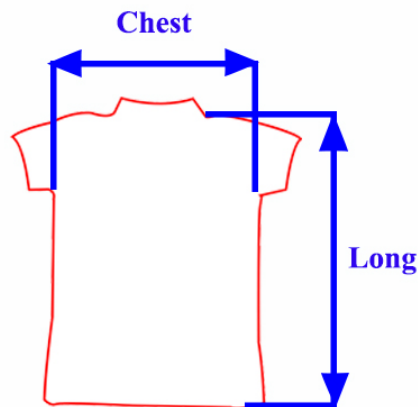

DP138

Product Code: DP138

Availability: 30

Price: ?200.00

Description

Fabric Detail

: Micro
: High Quality

Size Chart

Scale : Inches

Size	Chest	Long
SS	24	17
S	25	18
M	26	19
L	27	20
XL	28	21

Product Gallery