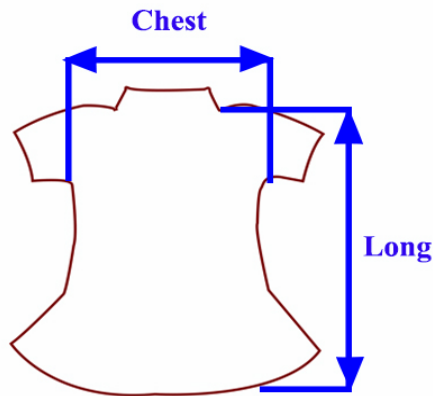

DP42

Product Code: DP42
Availability: 30

Price: ?200.00

Description

Fabric Detail

: Micro
: High Quality

Size Chart

Scale : Inches

| Size | Chest | Long |
|------|-------|------|
| 3S | 22 | 16 |
| 2S | 23 | 17 |
| S | 24 | 18 |
| M | 25 | 19 |
| L | 26 | 20 |
| XL | 27 | 21 |

Product Gallery