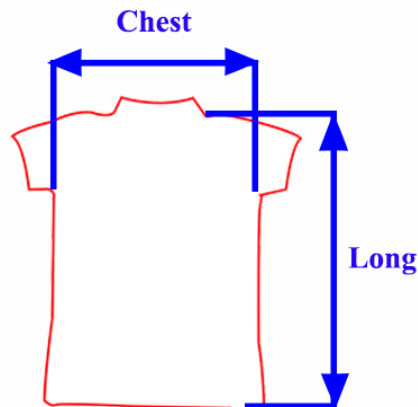

Description

Fabric Detail

: Micro
: High Quality