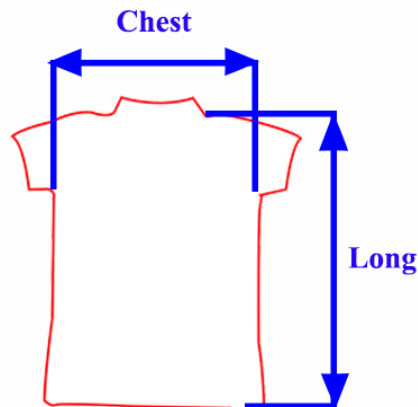

DP141

Product Code: DP141

Availability: 30

Price: ?200.00

Description

Fabric Detail

: Micro
: High Quality

Size Chart

Scale : Inches

Size	Chest	Long
SS	24	17
S	25	18
M	26	19
L	27	20
XL	28	21

Product Gallery